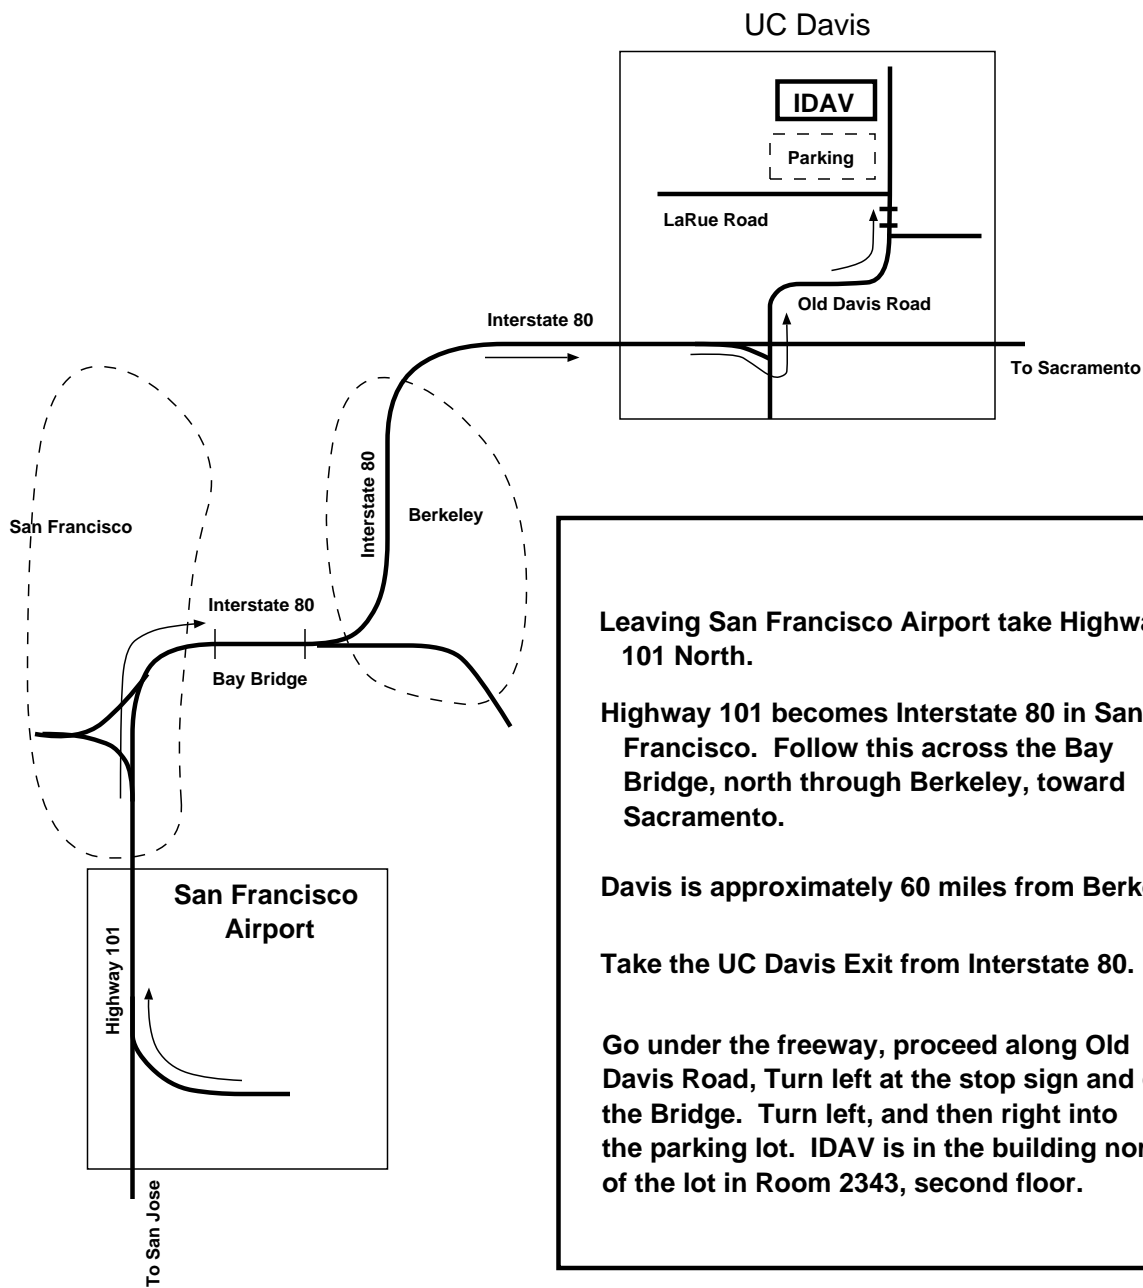

# San Francisco Airport to UC Davis

Leaving San Francisco Airport take Highway 101 North.

Highway 101 becomes Interstate 80 in San Francisco. Follow this across the Bay Bridge, north through Berkeley, toward Sacramento.

Davis is approximately 60 miles from Berkeley.

Take the UC Davis Exit from Interstate 80.

Go under the freeway, proceed along Old Davis Road, Turn left at the stop sign and cross the Bridge. Turn left, and then right into the parking lot. IDAV is in the building north of the lot in Room 2343, second floor.